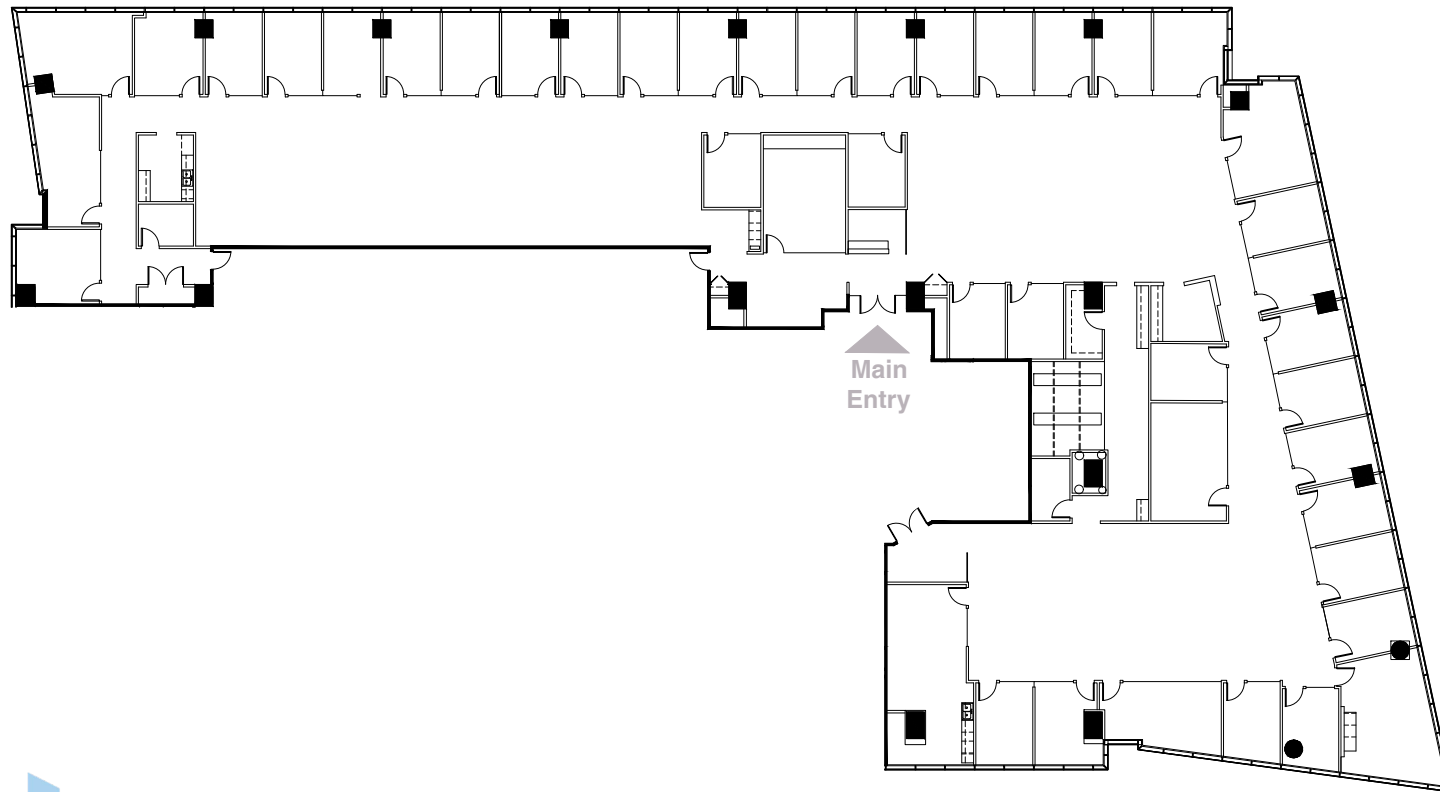

Key Plan

Main Entry

True North  
Not to Scale

3630 Peachtree Road | Atlanta, GA 30326

Suite 550/575 | 19,062 RSF

Greg Frankum | 404.842.6565  
greg.frankum@transwestern.com

Matt Spickard | 404.842.6566  
matt.spickard@transwestern.com