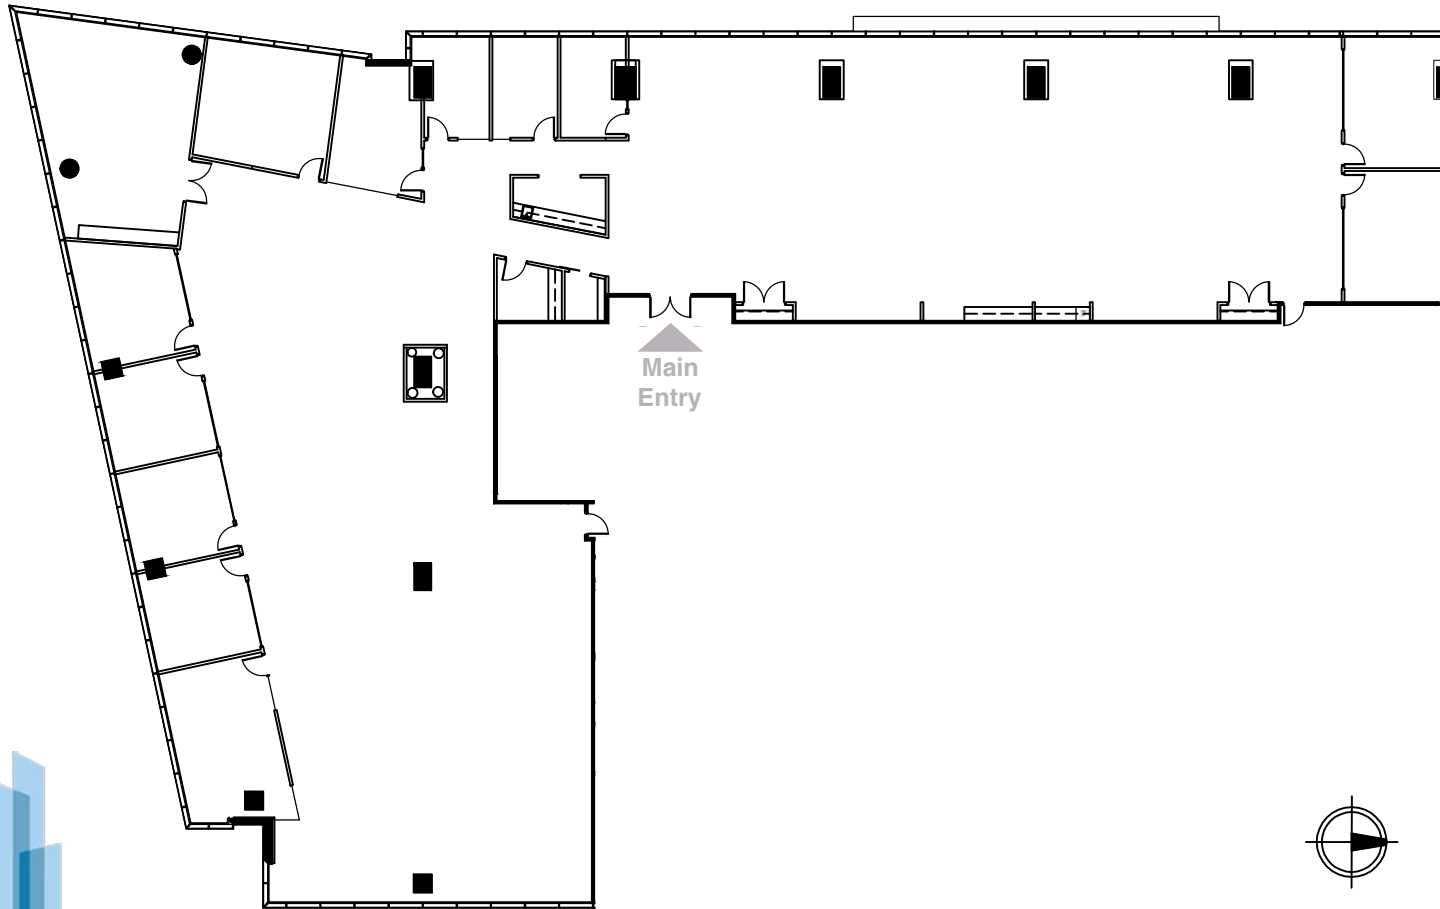

Key Plan

Main Entry

True North
Not to Scale

3630 Peachtree Road | Atlanta, GA 30326

Suite 800 | 16,559 RSF

Greg Frankum | 404.842.6565
greg.frankum@transwestern.com

Matt Spickard | 404.842.6566
matt.spickard@transwestern.com