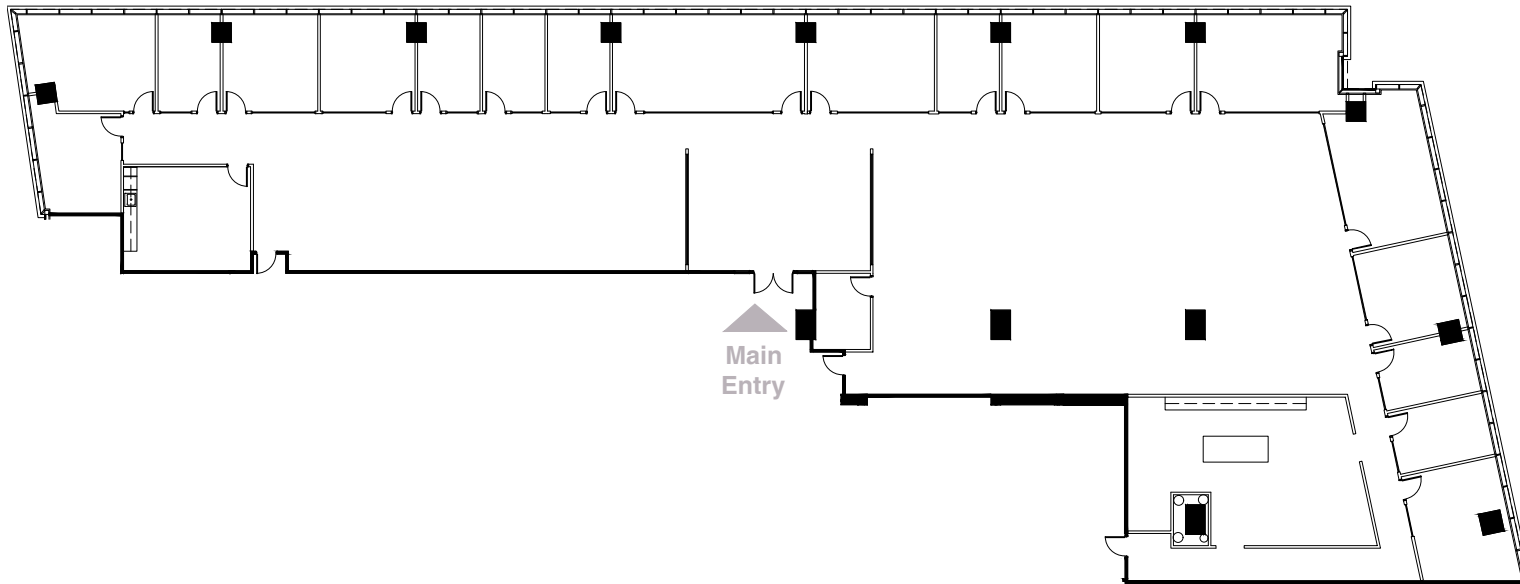

Key Plan

Click to virtually tour Suite 1050

True North
Not to Scale

3630 Peachtree Road | Atlanta, GA 30326

Suite 1050 | 14,340 RSF

Greg Frankum | 404.842.6565
greg.frankum@transwestern.com

Matt Spickard | 404.842.6566
matt.spickard@transwestern.com