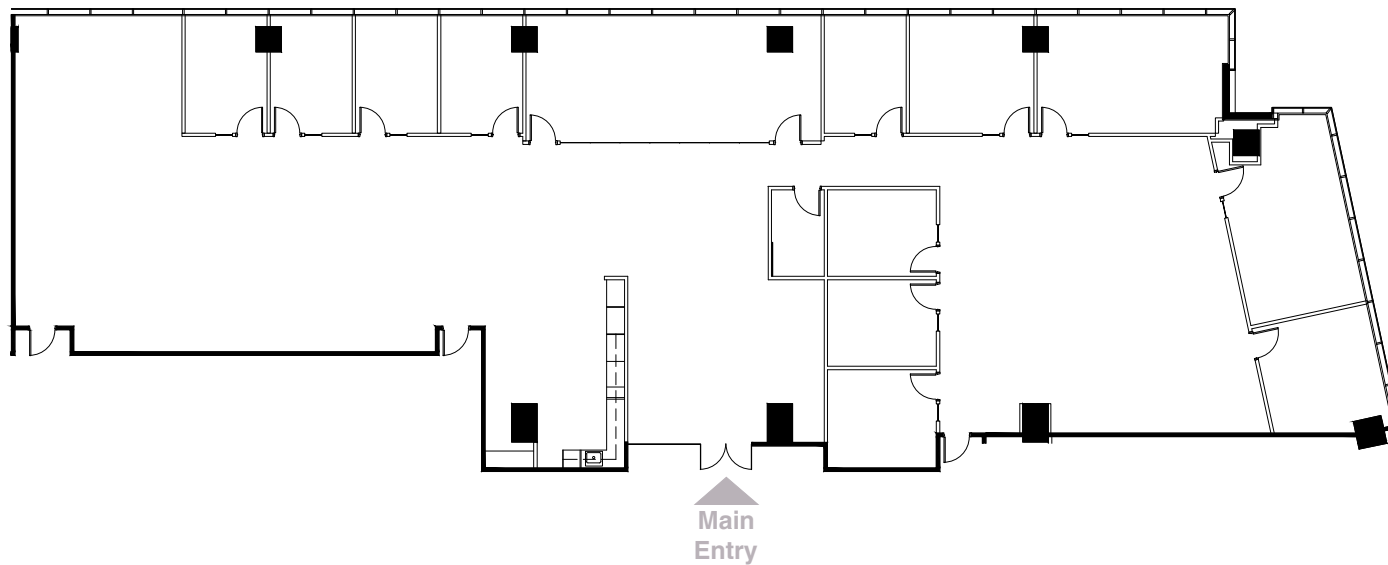

Key Plan

Main Entry

True North
Not to Scale

3630 Peachtree Road | Atlanta, GA 30326

Suite 700 | 8,830 RSF

Greg Frankum | 404.842.6565
greg.frankum@transwestern.com

Matt Spickard | 404.842.6566
matt.spickard@transwestern.com