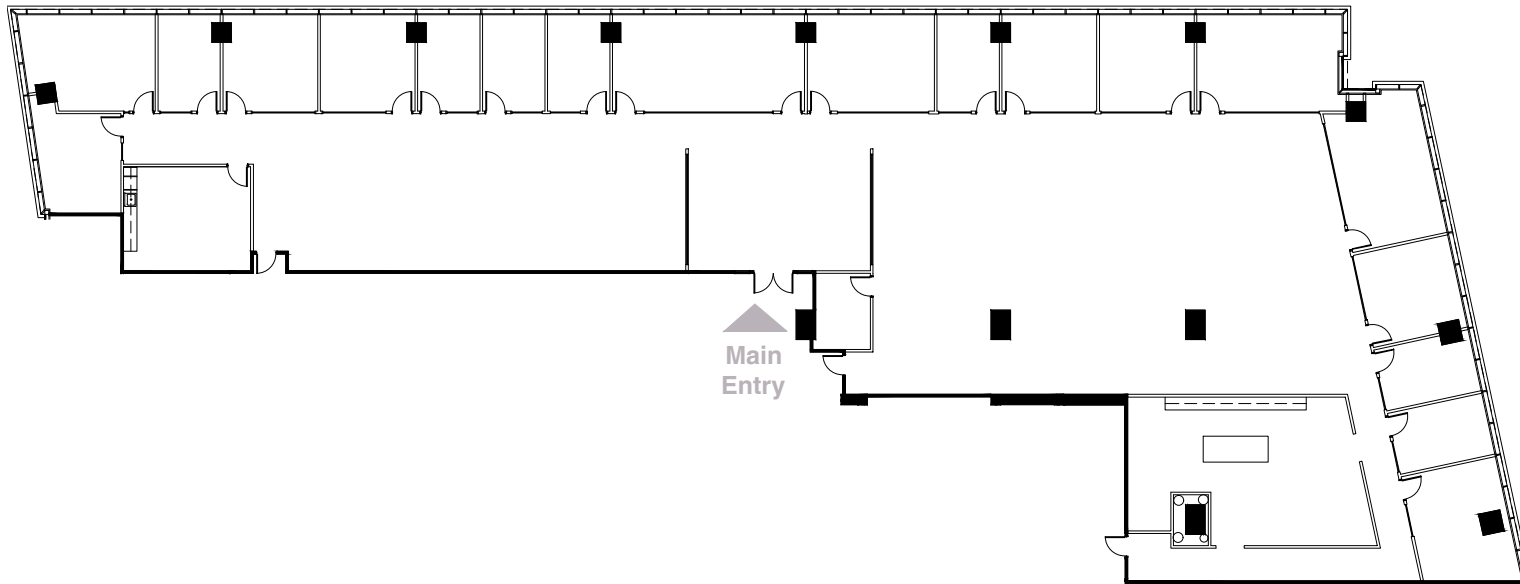

Key Plan

Main Entry

3630
PEACHTREE

True North
Not to Scale

3630 Peachtree Road | Atlanta, GA 30326

Suite 1050 | 14,340 RSF

Greg Frankum | 404.842.6565
greg.frankum@transwestern.com

Matt Spickard | 404.842.6566
matt.spickard@transwestern.com