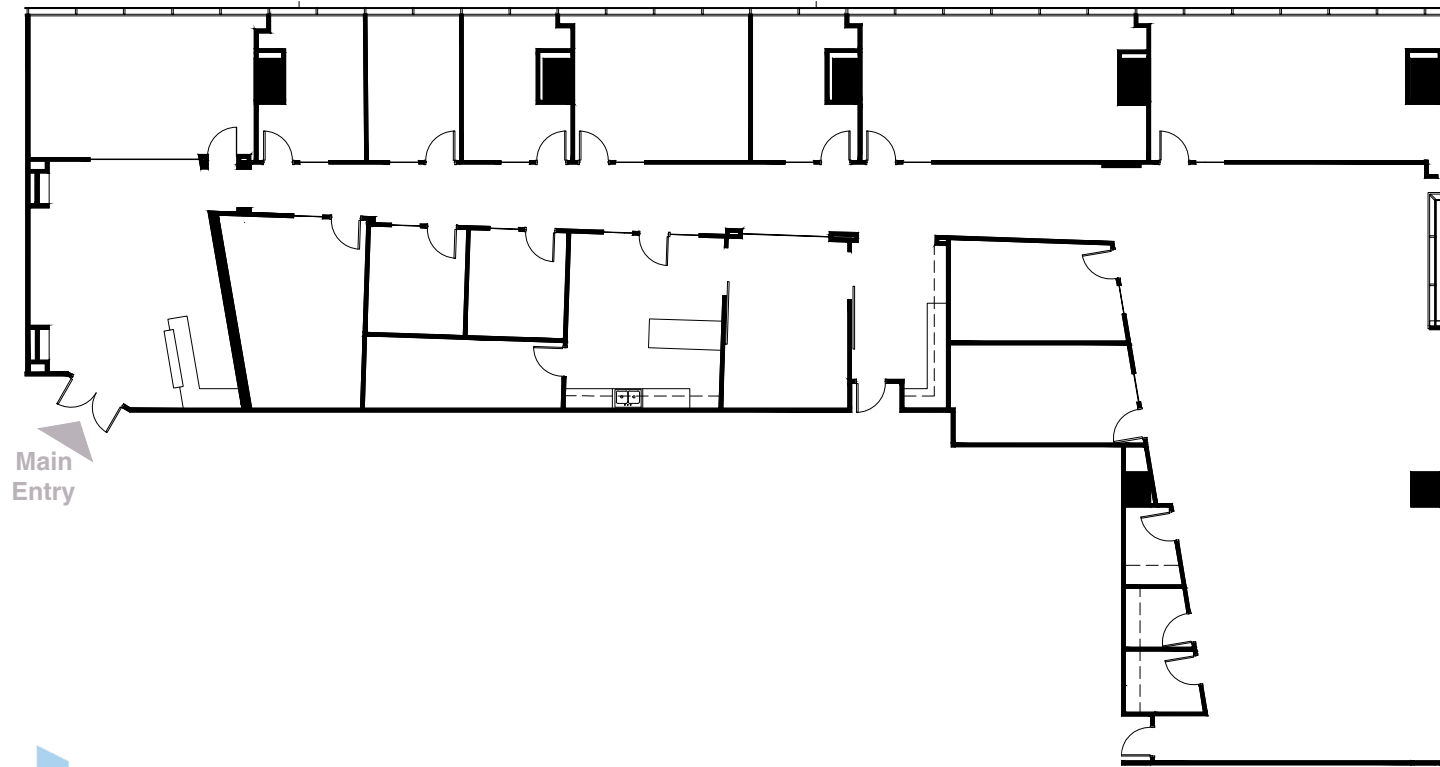

Key Plan

Main Entry

True North
Not to Scale

3630
PEACHTREE

3630 Peachtree Road | Atlanta, GA 30326

Suite 500 | 8,808 RSF

Greg Frankum | 404.842.6565
greg.frankum@transwestern.com

Matt Spickard | 404.842.6566
matt.spickard@transwestern.com