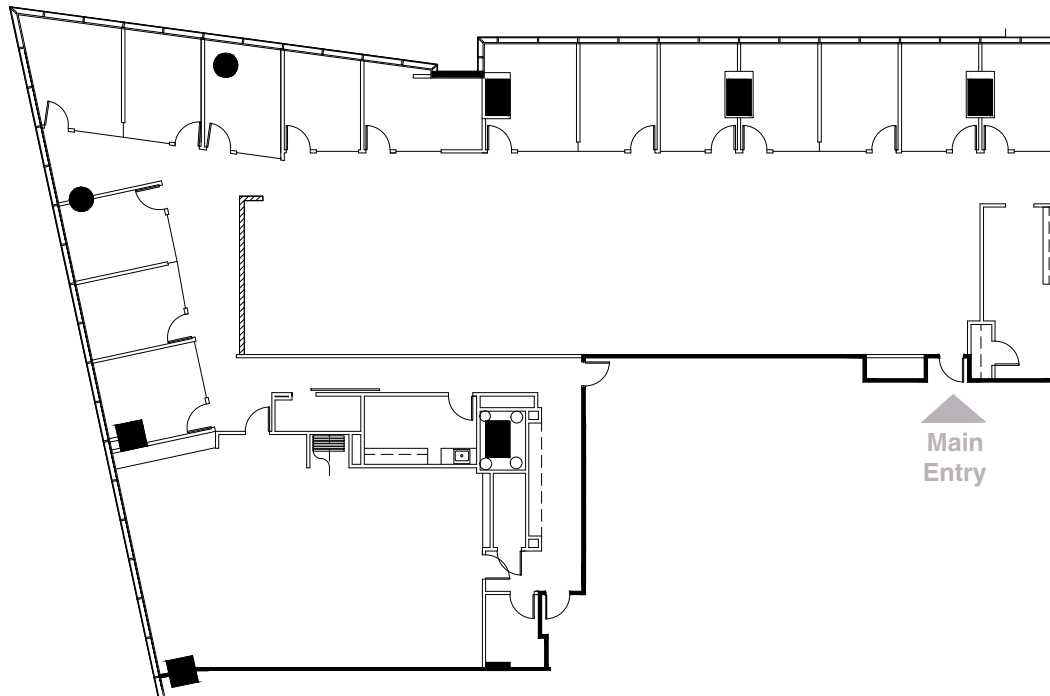

Key Plan

Main Entry

True North  
Not to Scale

3630  
PEACHTREE

3630 Peachtree Road | Atlanta, GA 30326

Suite 710 | 8,698 RSF

Greg Frankum | 404.842.6565  
greg.frankum@transwestern.com

Matt Spickard | 404.842.6566  
matt.spickard@transwestern.com