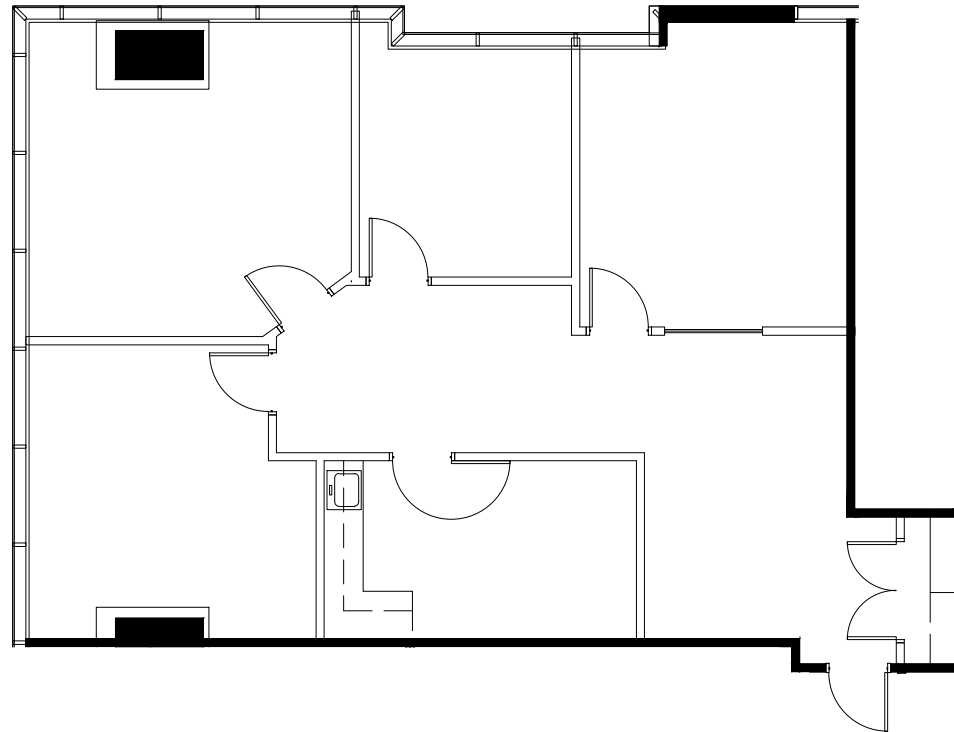

Key Plan

Main Entry

True North
Not to Scale

3630 Peachtree Road | Atlanta, GA 30326

Suite 870 | 1,561 RSF

Greg Frankum | 404.842.6565
greg.frankum@transwestern.com

Matt Spickard | 404.842.6566
matt.spickard@transwestern.com