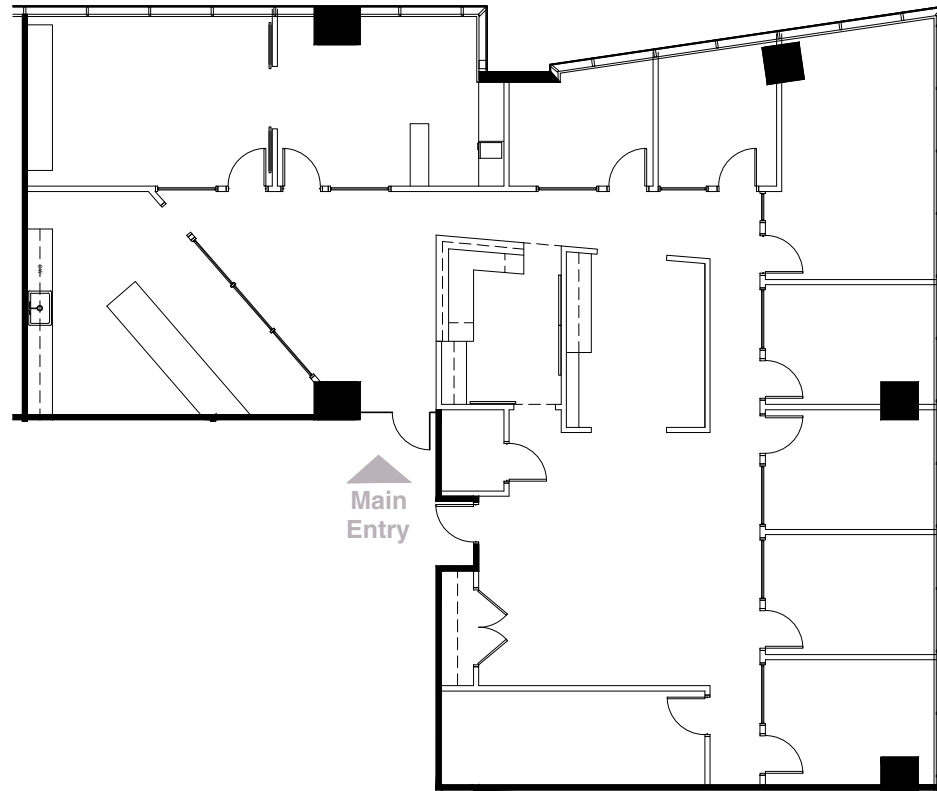

Key Plan

Main Entry

3630
PEACHTREE

True North
Not to Scale

3630 Peachtree Road | Atlanta, GA 30326

Suite 775 | 4,173 RSF

Greg Frankum | 404.842.6565
greg.frankum@transwestern.com

Matt Spickard | 404.842.6566
matt.spickard@transwestern.com