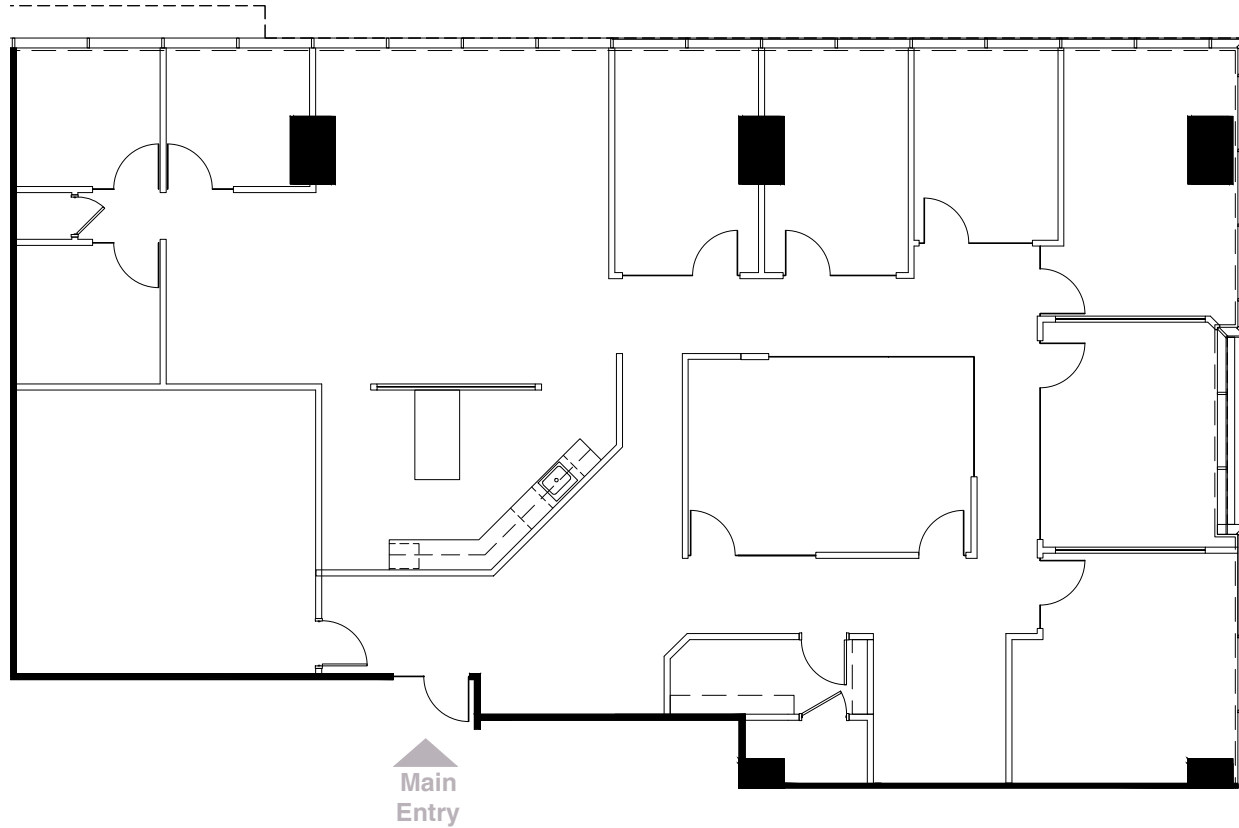

Key Plan

True North
Not to Scale

3630 Peachtree Road | Atlanta, GA 30326

Suite 920 | 4,482 RSF

Greg Frankum | 404.842.6565
greg.frankum@transwestern.com

Matt Spickard | 404.842.6566
matt.spickard@transwestern.com