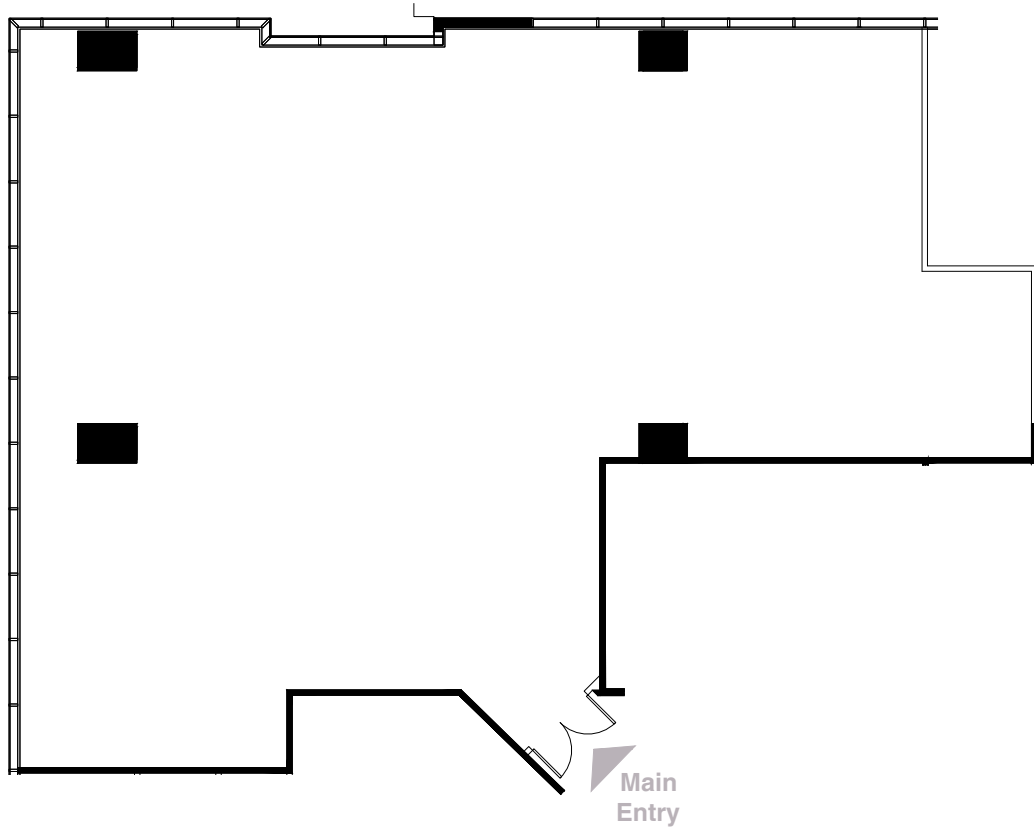

True North
Not to Scale