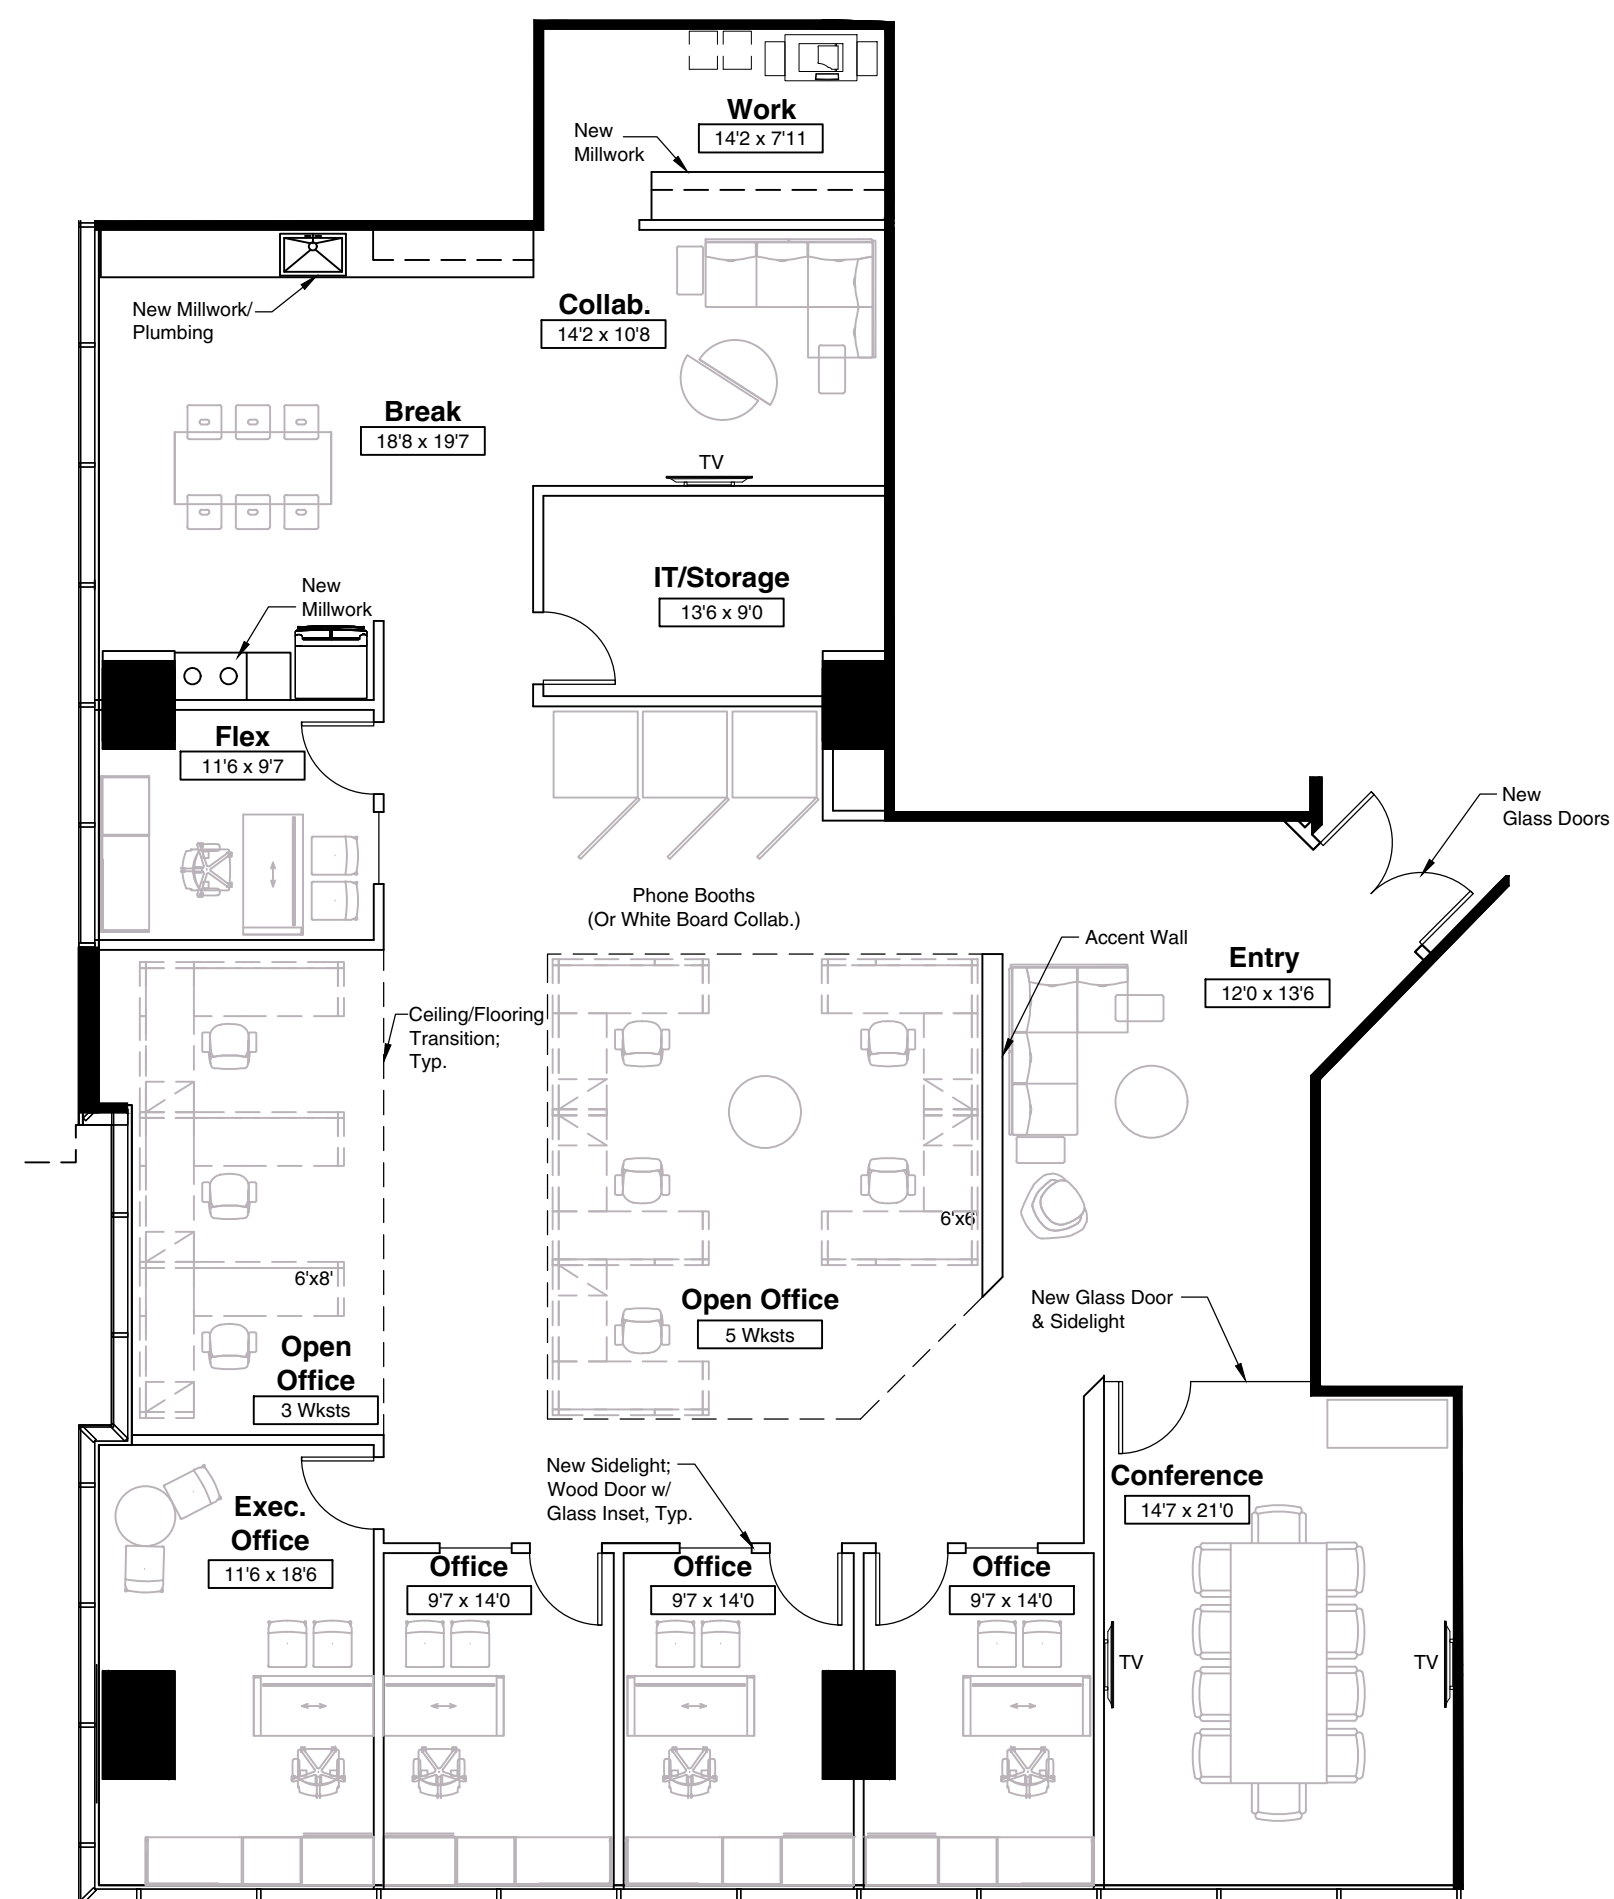

True North
 Scale: 1/8" = 1'-0"
 (When printed on 18"x24")

Key Plan

Graphic Scale

Symbol Legend

- Wall - Existing to Remain
- Wall - New

Plan Summary

Workstations (6' x 6')	5
Workstations (6' x 8')	3
Office (Exec.)	1
Office (Std.)	3
Conference	1
Flex	1
Work	1
Collab.	1
IT/Storage	1