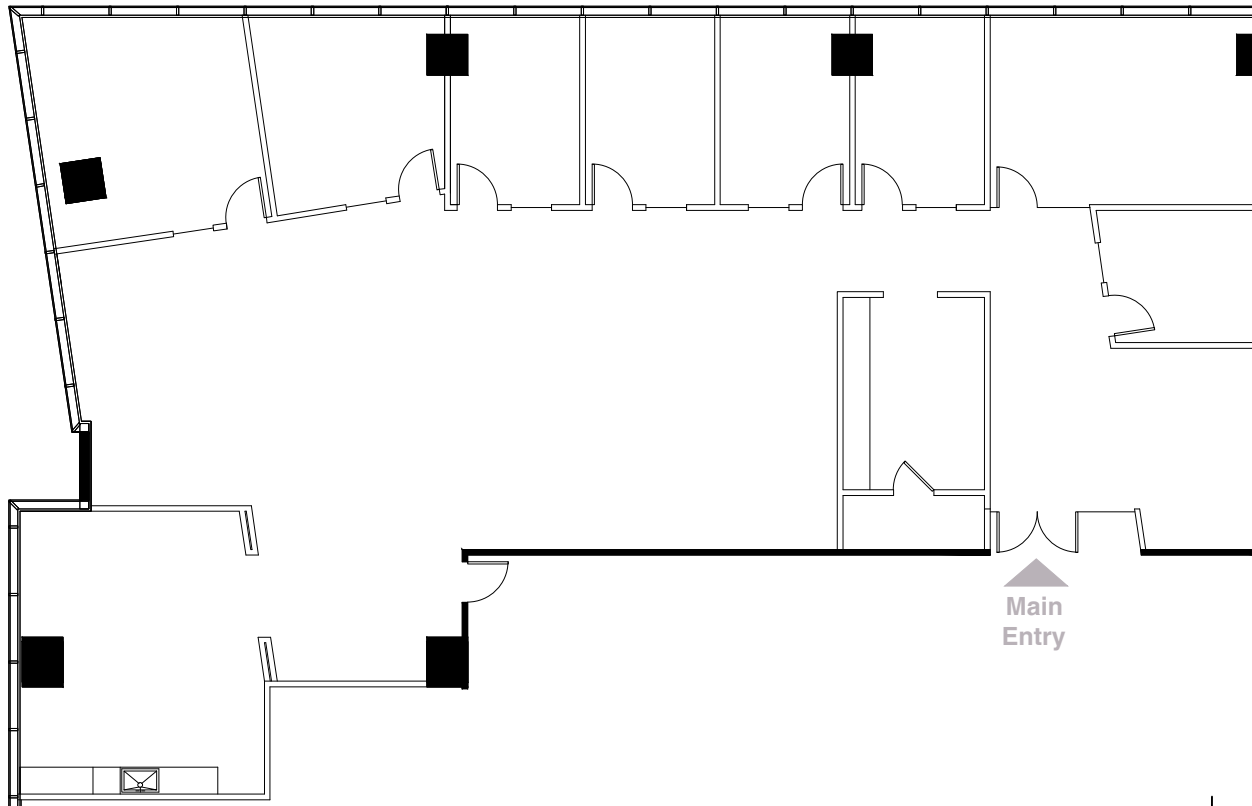

Key Plan

Main Entry

True North
Not to Scale

3630
PEACHTREE

3630 Peachtree Road | Atlanta, GA 30326

Suite 340 | 5,137 RSF

Greg Frankum | 404.842.6565
greg.frankum@transwestern.com

Matt Spickard | 404.842.6566
matt.spickard@transwestern.com