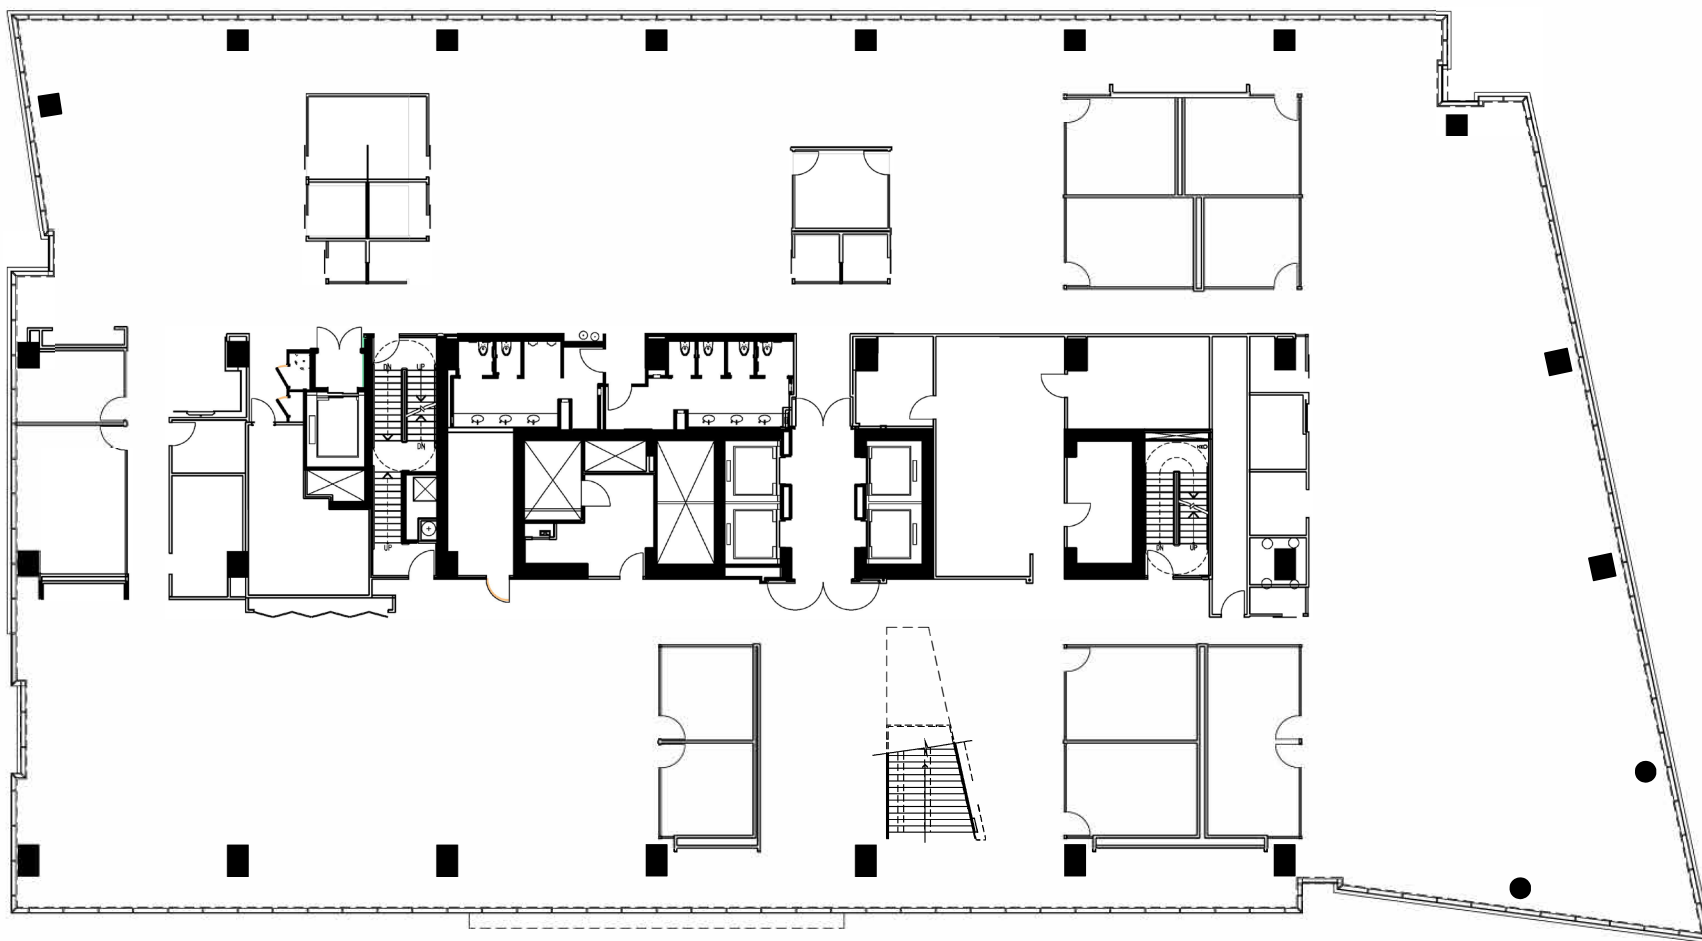

# 11TH FLOOR - 28,649 RSF

3630  
PEACHTREE

**Greg Frankum**  
404.842.6565  
greg.frankum@transwestern.com

**Matt Spickard**  
404.842.6566  
matt.spickard@transwestern.com