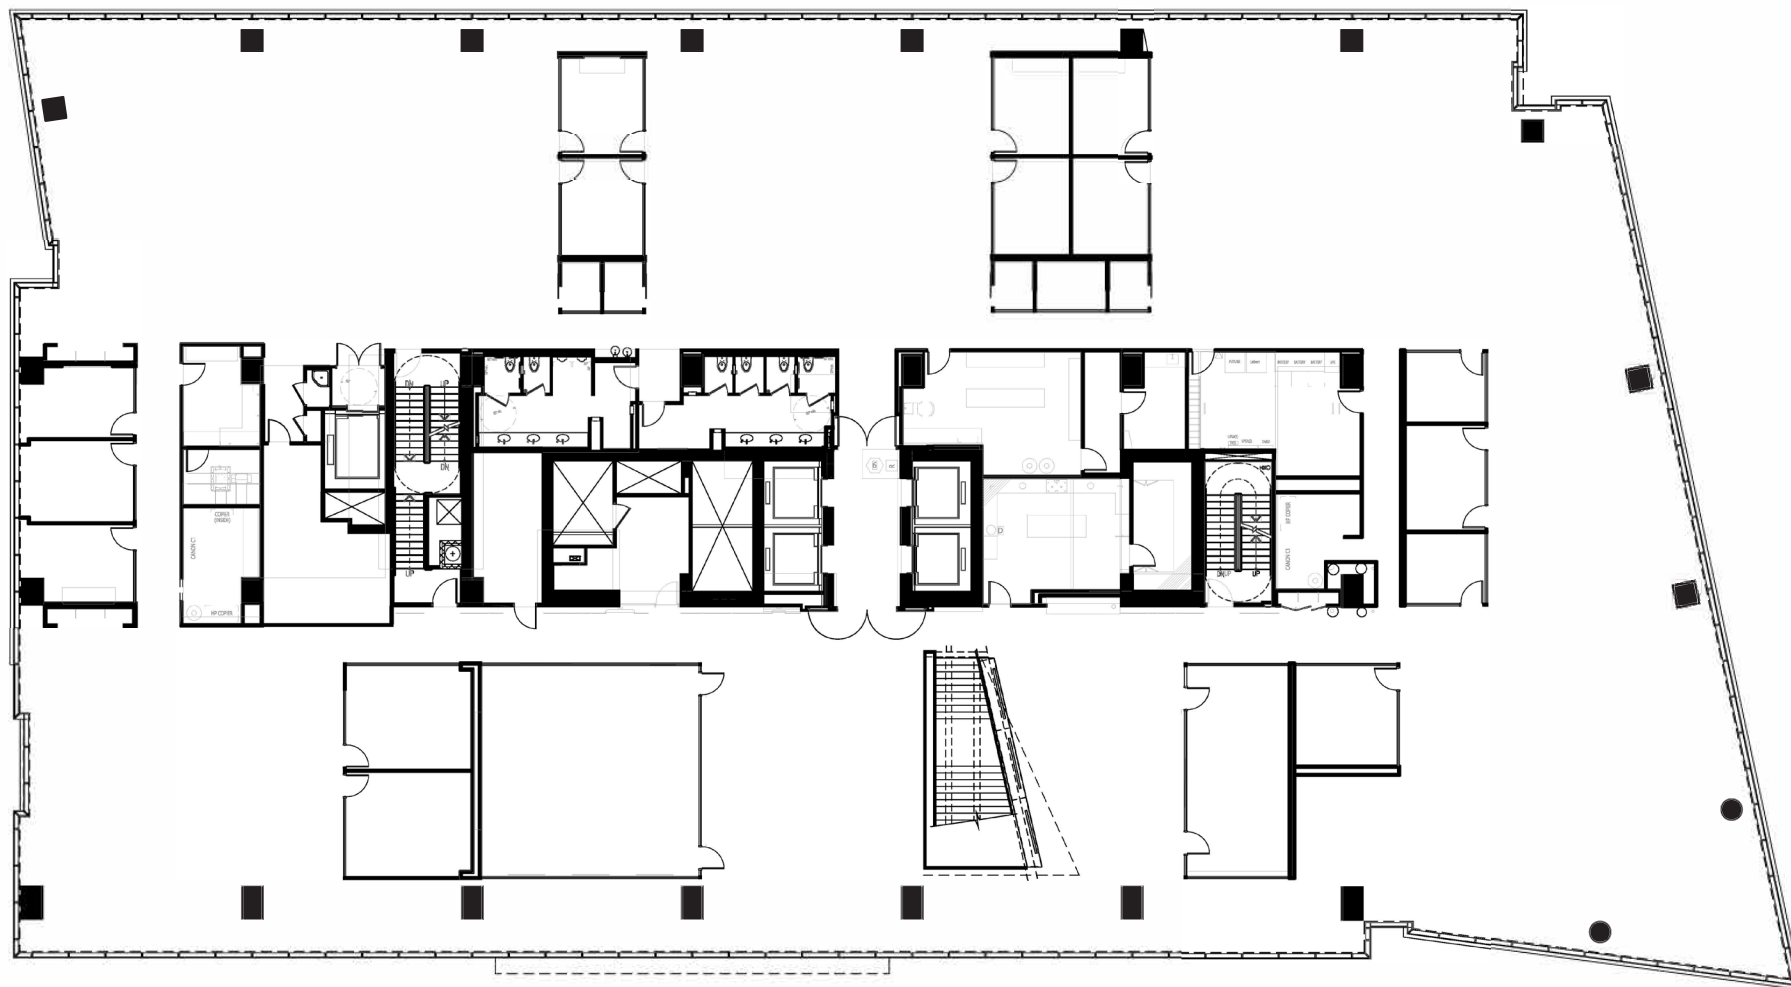

12TH FLOOR - 28,649 RSF

3630
PEACHTREE

Greg Frankum
404.842.6565
greg.frankum@transwestern.com

Matt Spickard
404.842.6566
matt.spickard@transwestern.com